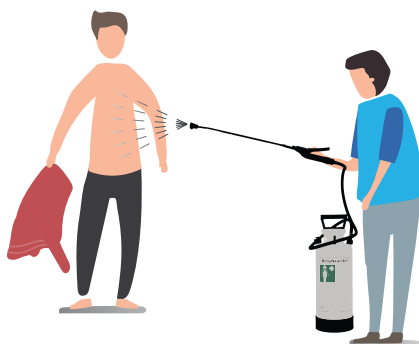

Use of our products

SkinNeutrAll®

1 well saturated wet affected skin areas

2 wait 30 seconds

3 wash off

BodyNeutrAll® - S

1 well saturated wet affected skin areas

2 wait 30 seconds

3 wash off

BodyNeutrAll®

1 well saturated wet affected skin areas

2 wait 30 seconds

3 wash off